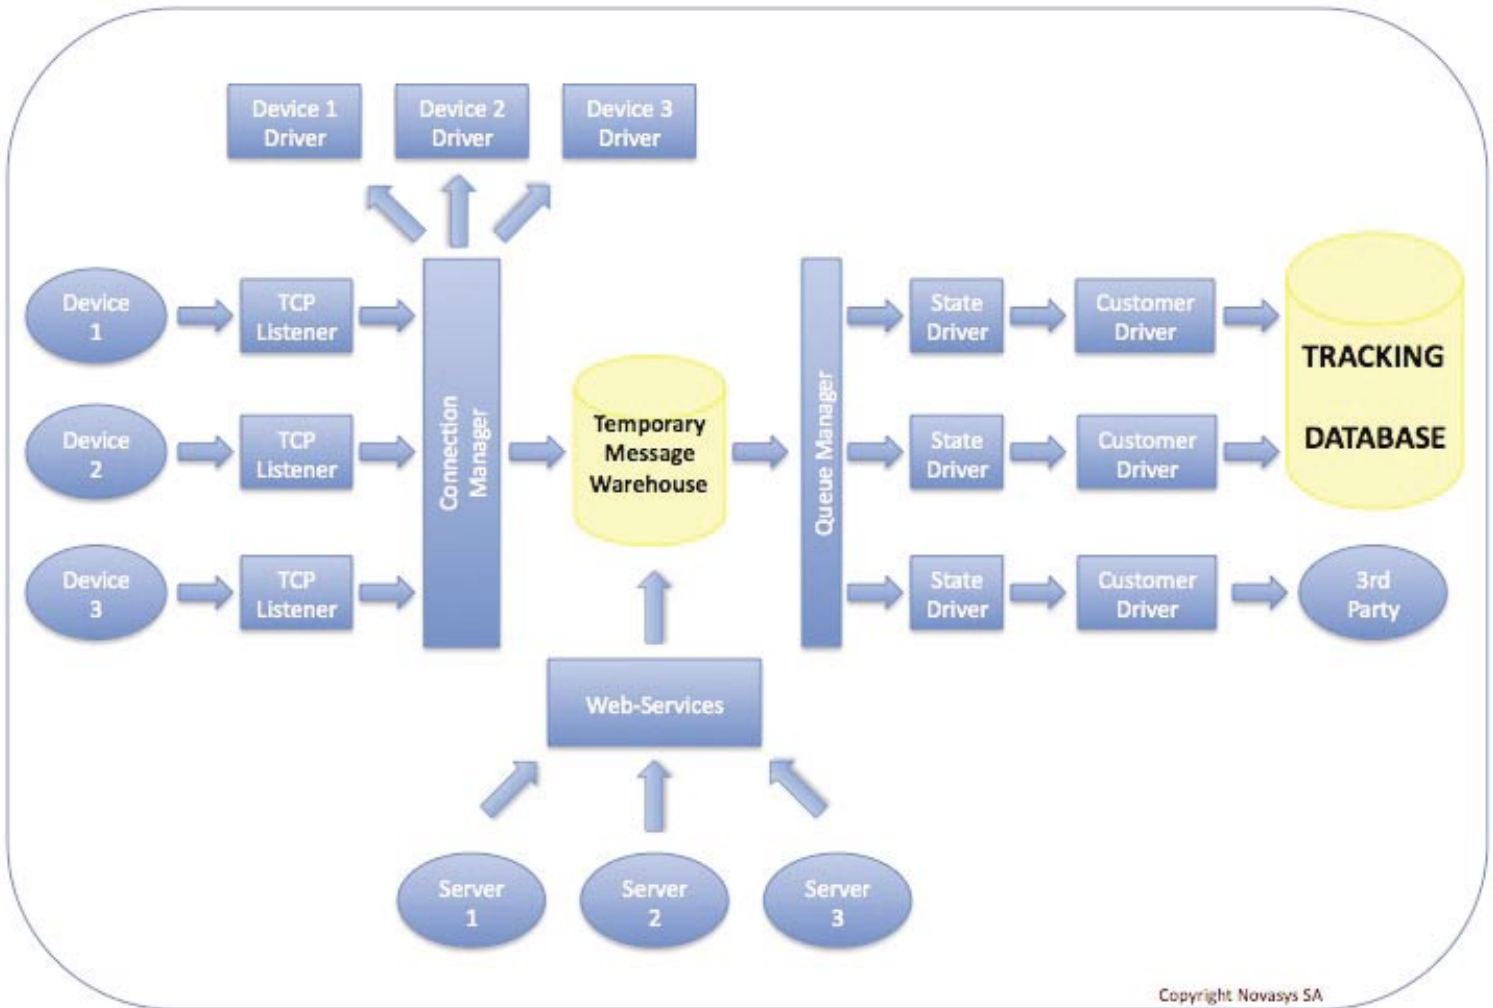

The Smart Tracking Solution

NOVATRACK

**Communication
Server**

Control of the incoming messages sent by the devices
 This security feature allows to reject unregistered devices or devices with bad parameters.

Independent service for each couple Device-Port
 No connexion break for all clients when a new type of device is added or a driver is maintained.

Configure a type of device for various clients on one port.
 All devices of the same type, independently from the application and the applied business logic, can communicate to the same port.

Multiple ways to receive information
 Device communication through a TCP connection or Message communication through a Web Service.

Modularity & Interoperability
 Each customer can
 - choose to use the full solution or just a part of it.
 - have his own Business Logic.
 - choose to use his own database or to use a Novasys hosted database

The Communication Server plays a major role in the Location Based Services (LBS) allowing the mobiles devices to interact with the server(s). OnYourMap is offering a cutting-edge technology focusing on modularity, security and reliability.